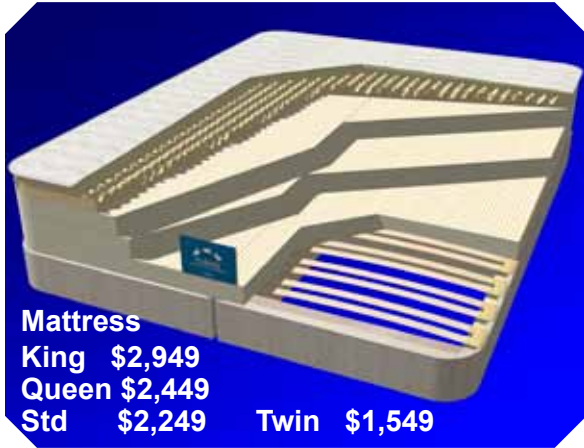

## The Green Mattress

Choose your firmness for each side.  
Made "**Just Right**" for your body, naturally.

**FloBeds.com**  
Use our firmness advisor  
to make each side "**Just Right**"

**Mattress**  
**King \$2,499**  
**Queen \$2,099**  
**Std \$1,999    Twin \$1,349**

### Posture Natural

- Organic Cotton
- Eco Wool
  - wicks away moisture
- Convoluted Latex
  - pressure relief
  - enhanced circulation
- 2 Layer Latex Cores
  - 10 Firmnesses each side
  - Changeable

**Mattress**  
**King \$2,949**  
**Queen \$2,449**  
**Std \$2,249    Twin \$1,549**